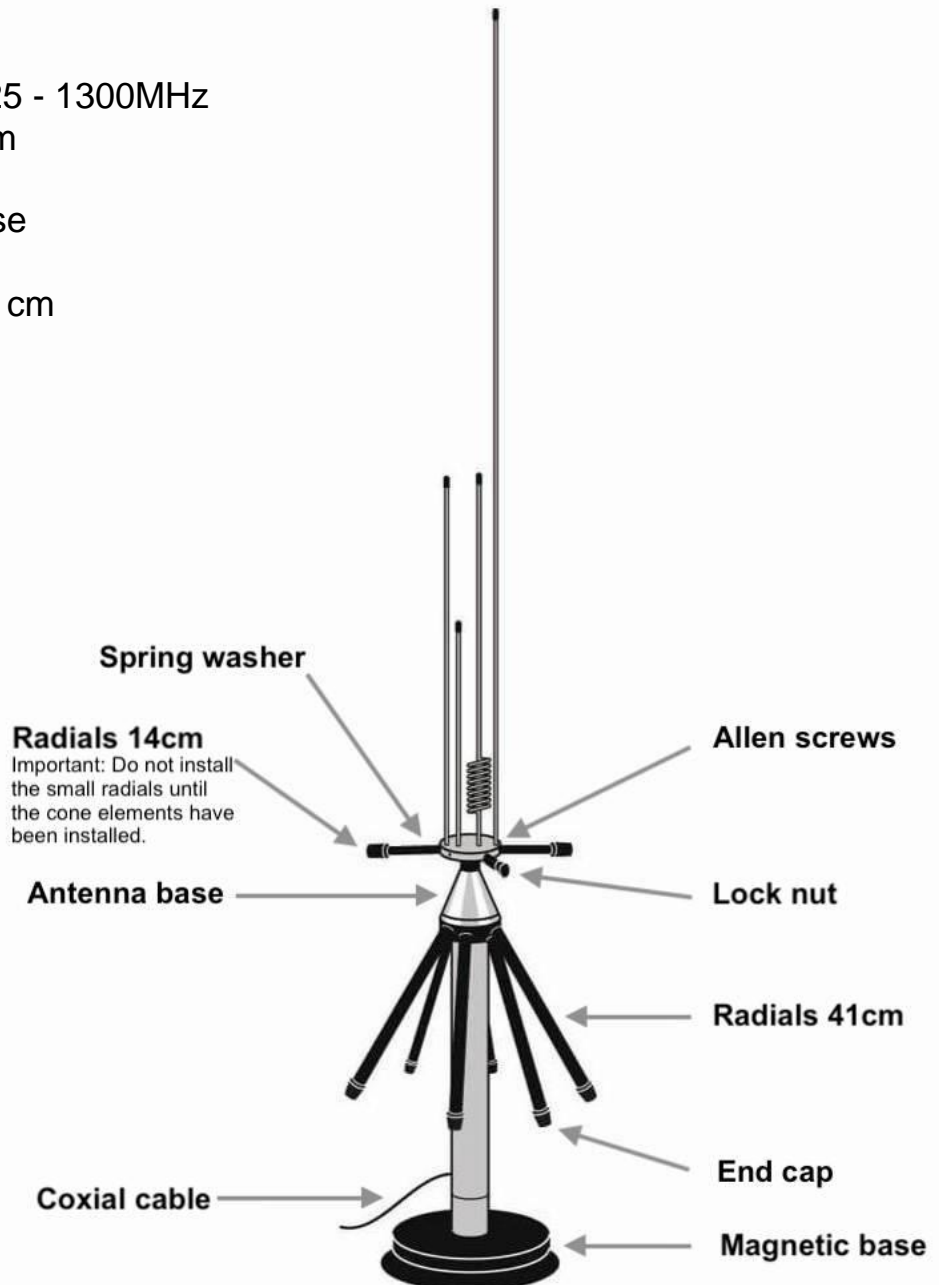

Impedanz: 50 Ohm

Anschluss: BNC

Fuß: Magnetfuß

Länge: 100cm

Radiale: 8 Stk. a 41cm

Lieferumfang: Stationsantenne, 4m Kabel, BNC Stecker
Albrecht Art.Nr. 61690

AE Desktop 1300 Scanner Station Antenna

Scanner station antenna for reception from 25 - 1300 MHz. Compact design makes it very suitable as an indoor or balcony antenna.

Technical data:

Frequency range: 25 - 1300MHz

Impedance: 50 Ohm

Connection: BNC

Base: magnetic base

Length: 100cm

Radials: 8 pcs. a 41cm

Scope of delivery: Station antenna, 4m cable, BNC connector
Albrecht Art.No. 61690