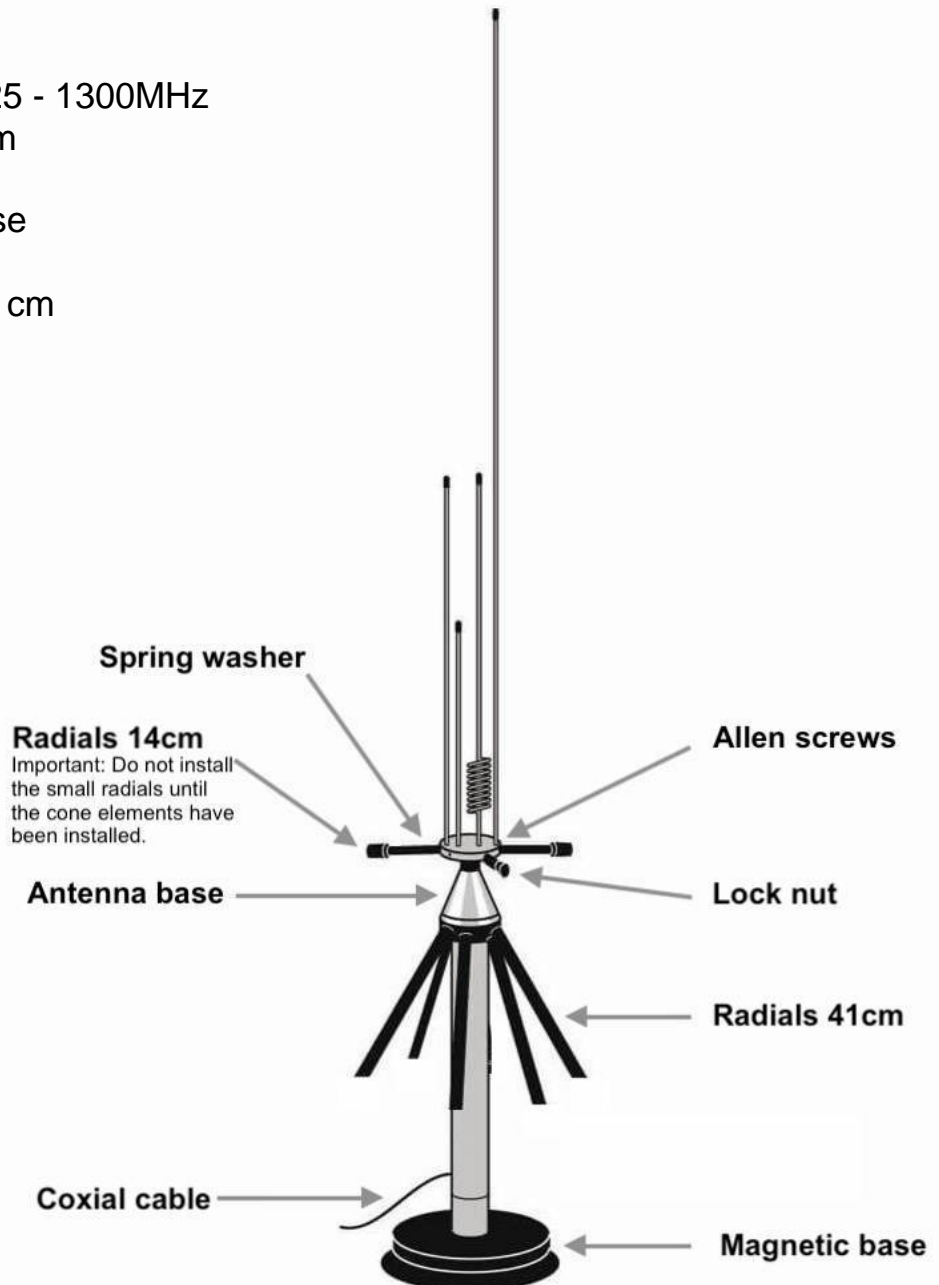

Impedanz: 50 Ohm

Anschluss: BNC

Fuß: Magnetfuß

Länge: 100cm

Radiale: 8 Stk. a 41cm

Lieferumfang: Stationsantenne, 4m Kabel, BNC Stecker
Albrecht Art.Nr. 61690

AE Desktop 1300 Scanner Station Antenna

Scanner station antenna for reception from 25 - 1300 MHz. Compact design makes it very suitable as an indoor or balcony antenna.

Technical data:

Frequency range: 25 - 1300MHz

Impedance: 50 Ohm

Connection: BNC

Base: magnetic base

Length: 100cm

Radials: 8 pcs. a 41cm

Scope of delivery: Station antenna, 4m cable, BNC connector
Albrecht Art.No. 61690