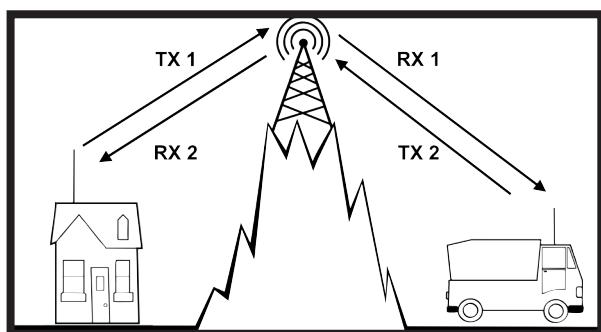

▶ Ord.-No.: 12629

- ▶ VOX hands-free function
- ▶ Repeater function
- ▶ large 4.7 cm display

### The first Albrecht CB radio with integrated repeater/relay function.

The AE 6290 transmits on one channel and receives on a second channel. The radio automatically switches back and forth between the two channels. This allows communication with weaker, more distant radio stations that are within the range of a relay. The radio range is thus considerably increased.