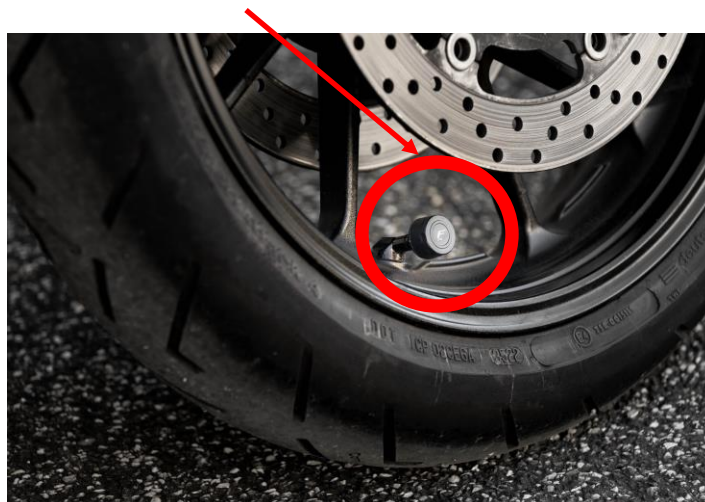

The kit also includes a **Tyre Pressure Monitoring System**, which detects tyre pressure and temperature in real time: if either value fall below the pre-set safety threshold, an on-screen alert is triggered immediately to warn you. Advanced technology – greater peace of mind on the road.