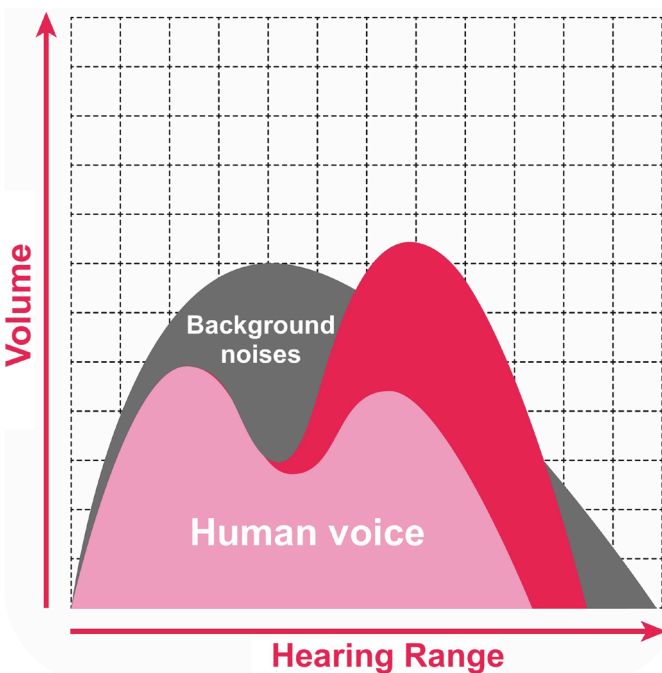

KEY FEATURES

Internet, DAB+, and FM

offers unlimited program variety: thousands of Internet stations, crystal-clear DAB+ and classic FM—all in one device.

2.1 soundbar with 30-watt subwoofer

provides thrilling home theater-sound: powerful bass, spatial 3D surround sound, and direct TV-connection via HDMI.

Clear Voice Technology

optimizes dialogues and highlights voices so that conversations in movies, series, and news programs are much easier to understand—for a better TV experience.

Music streaming from mobile devices

makes playing your favorite music easy: stream wirelessly via Wi-Fi/Spotify Connect or via USB – from smartphones and tablets anytime, anywhere in your home.

AUDIO

Clear Voice Technology:

ALBRECHT DR 1000 All-in-One sound system

FEATURES

- Large 4.3" LCD color display
- 8 reception modes: Internet radio, DAB+ digital radio, FM radio, CD, music streaming, USB stick, Spotify Connect, podcast
- Clear Voice technology optimizes dialogues for the best possible speech intelligibility when watching television.
- 3D surround sound soundbar with HDMI for connection to TV
- 30-watt bass reflex subwoofer with very powerful bass
- CD player
- Podcast function (can also be saved as a favorite)
- Spotify Connect
- Full-screen slideshow (e.g., station logo, album cover, etc.)
- Equalizer with 7 options
- Alarm, snooze, sleep timer
- Smartphone control via Oktiv app
- Compatible with moving magnet turntables