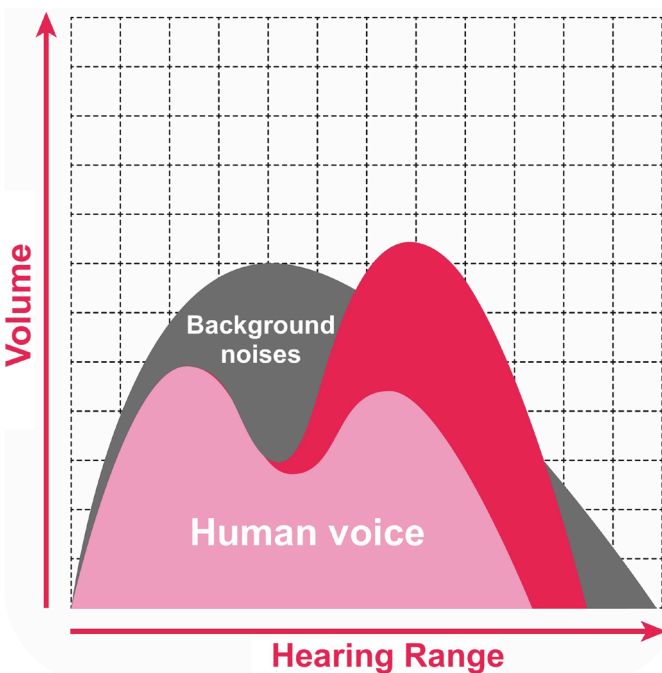

KEY FEATURES

Internet, DAB+, and FM

offers unlimited program variety: thousands of Internet stations, crystal-clear DAB+ and classic FM—all in one device.

2.1 soundbar with 30-watt subwoofer

provides thrilling home theater-sound: powerful bass, spatial 3D surround sound, and direct TV-connection via HDMI.

Clear Voice Technology

optimizes dialogues and highlights voices so that conversations in movies, series, and news programs are much easier to understand—for a better TV experience.

Music streaming from mobile devices

makes playing your favorite music easy: stream wirelessly via Wi-Fi/Spotify Connect or via USB – from smartphones and tablets anytime, anywhere in your home.

Clear Voice Technology:

ALBRECHT DR 1000 All-in-One sound system

FEATURES

- Large 4" LCD color display
- 8 reception modes: Internet radio, DAB+ digital radio, FM radio, CD, music streaming, USB stick, Spotify Connect, podcast
- Clear Voice technology optimizes dialogues for the best possible speech intelligibility when watching television.
- 3D surround sound soundbar with HDMI for connection to TV
- 30-watt bass reflex subwoofer with very powerful bass
- CD player
- Podcast function (can also be saved as a favorite)
- Spotify Connect
- Full-screen slideshow (e.g., station logo, album cover, etc.)
- Equalizer with 7 options
- Alarm, snooze, sleep timer
- Smartphone control via Oktiv app
- Compatible with moving magnet turntables