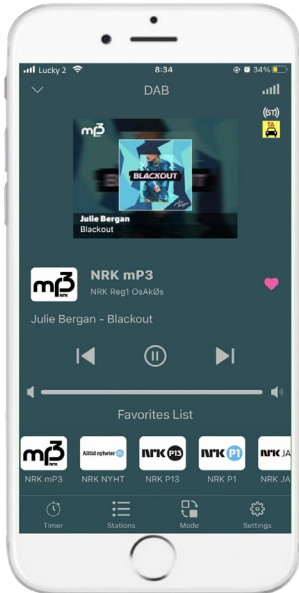

AUDIO

Included in both versions:

Only included in version 1:

Only included in version 2:

ALBRECHT DR 59 DAB+ Blackbox

FEATURES

- Noiseless DAB+ digital radio reception for retrofitting in cars
- Wireless transmission to the car radio (Bluetooth, FM transmitter, or via jack cable)
- Control via free smartphone app
- App can be operated using steering wheel buttons in the car
- Transmission of station logos and music information to the car radio
- 30 memory slots for favorites
- Music streaming from your smartphone, e.g., Spotify
- Service Follow automatic channel tracking
- ASA warnings depending on the current position of the vehicle
- Supports Wi-Fi for use at home
- Dimensions: 74 mm x 56 mm x 12 mm

Which version is right for you?

Version 1: Ideal if your car already has Bluetooth or you want to use the AUX input.

Version 2: The solution if your car does not have Bluetooth – the adapter is connected to the back of the car radio.

SCOPE OF DELIVERY

DR59 black box, DAB+ window antenna, 3.5 mm audio cable, instructions

Version 1: Item No. 27158

Version 2: Item No. 27159

ALAN ELECTRONICS GMBH

Daimlerstraße 1g · D-63303 Dreieich
Tel.: +49(0)6103-9 48 10 · Fax: +49(0)6103-94 81 60

Nikolaus-Otto-Str. 1 · D-22946 Trittau
Tel.: +49 (0)4154-84 90 · Fax: +49 (0)4154-84 91 00
kontakt@albrecht-midland.de · www.albrecht-midland.de