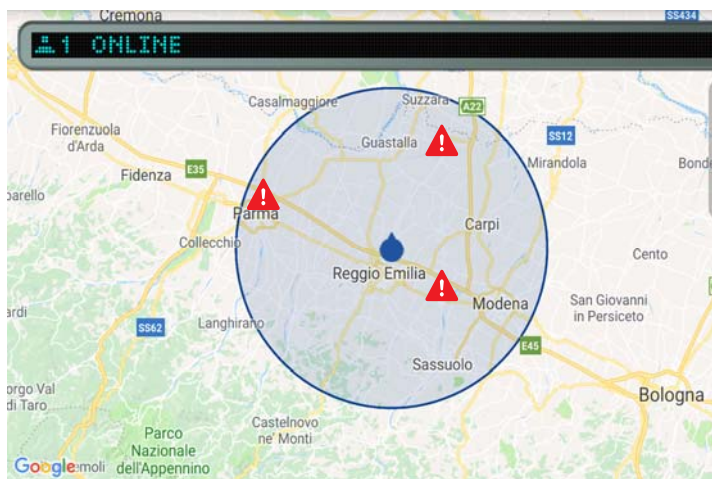

CBTALK allows also to release on the map **geo-localised vocal alerts** defined as «**buoys**» - such as accidents, speed cameras, traffic jams – that can be shared and listened to by all users within the range.

Using vocal messages has an immediate usability differently from others APPs available on the market and prevents any distractions while driving.