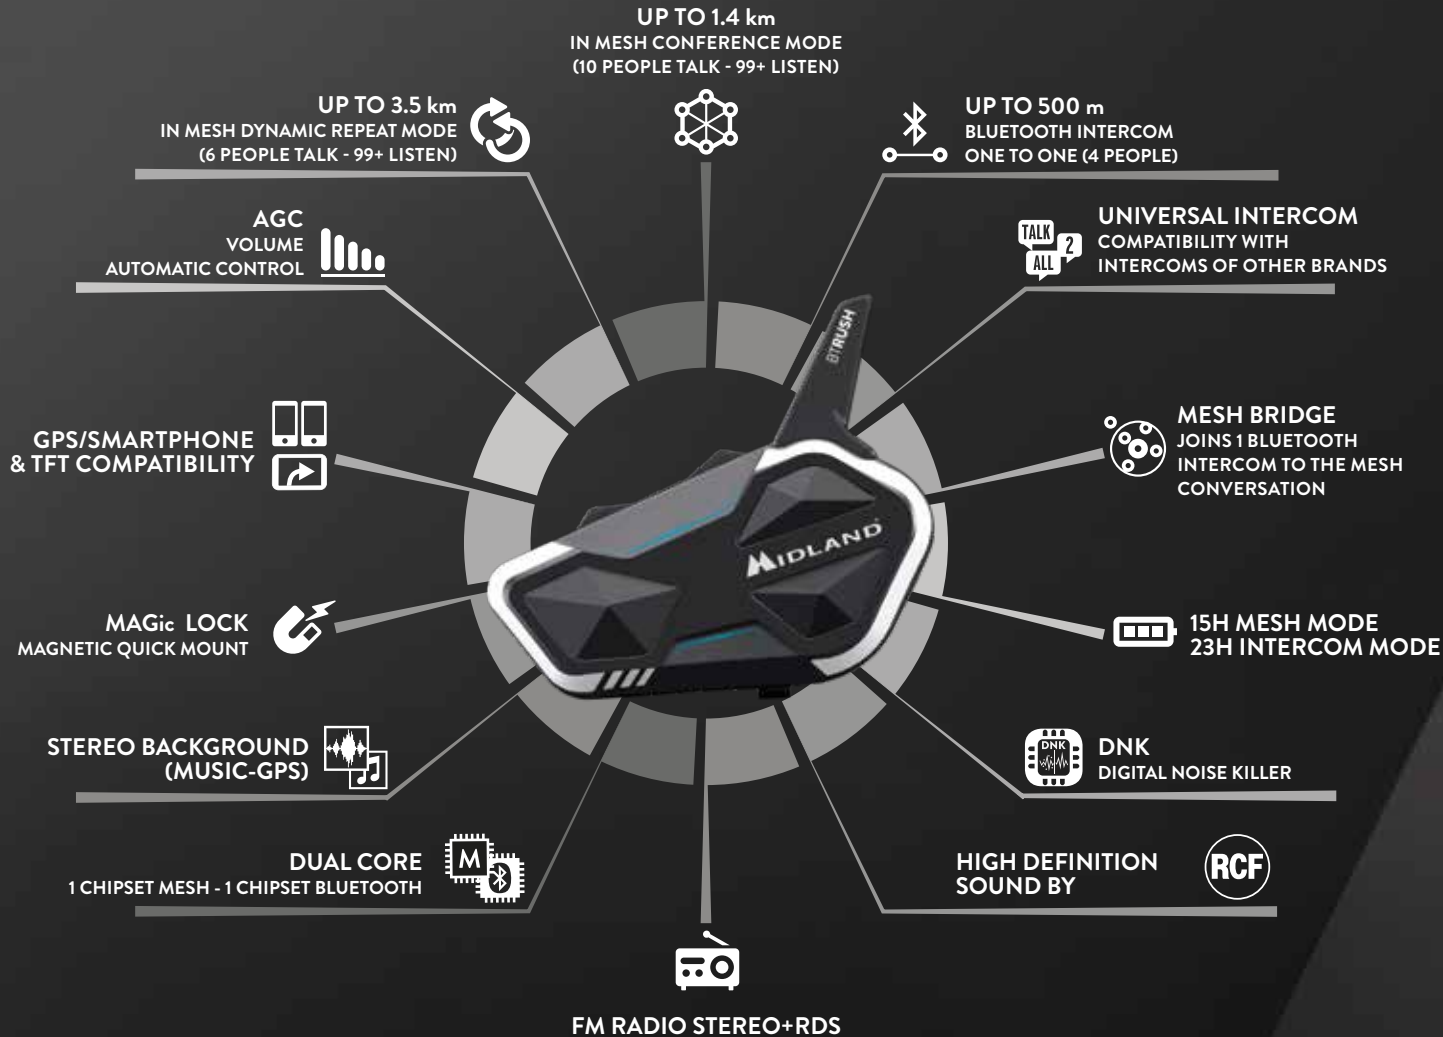

UNLIMITED COMMUNICATION

BTT BUTTON+APP

UNLIMITED DISTANCE, UNLIMITED USERS.
PAIR YOUR BTT BUTTON WITH YOUR
SMARTPHONE AND USE IT WITH ANY
INTERCOM BRAND.

BTX1 PRO S

UP TO 800 m
UP TO 4 PEOPLE
CONNECTIONS: MOBILE PHONE, MUSIC

BTX2 PRO S LR

UP TO 1600 m
UP TO 8 PEOPLE (4 BIKES)
CONNECTIONS: MOBILE PHONE, MUSIC, GPS
DUAL CORE BLUETOOTH®
BACKGROUND STEREO

BT RUSH

MESH & BLUETOOTH CONFERENCE COMMUNICATION

STRENGTHS

red dot winner 2021