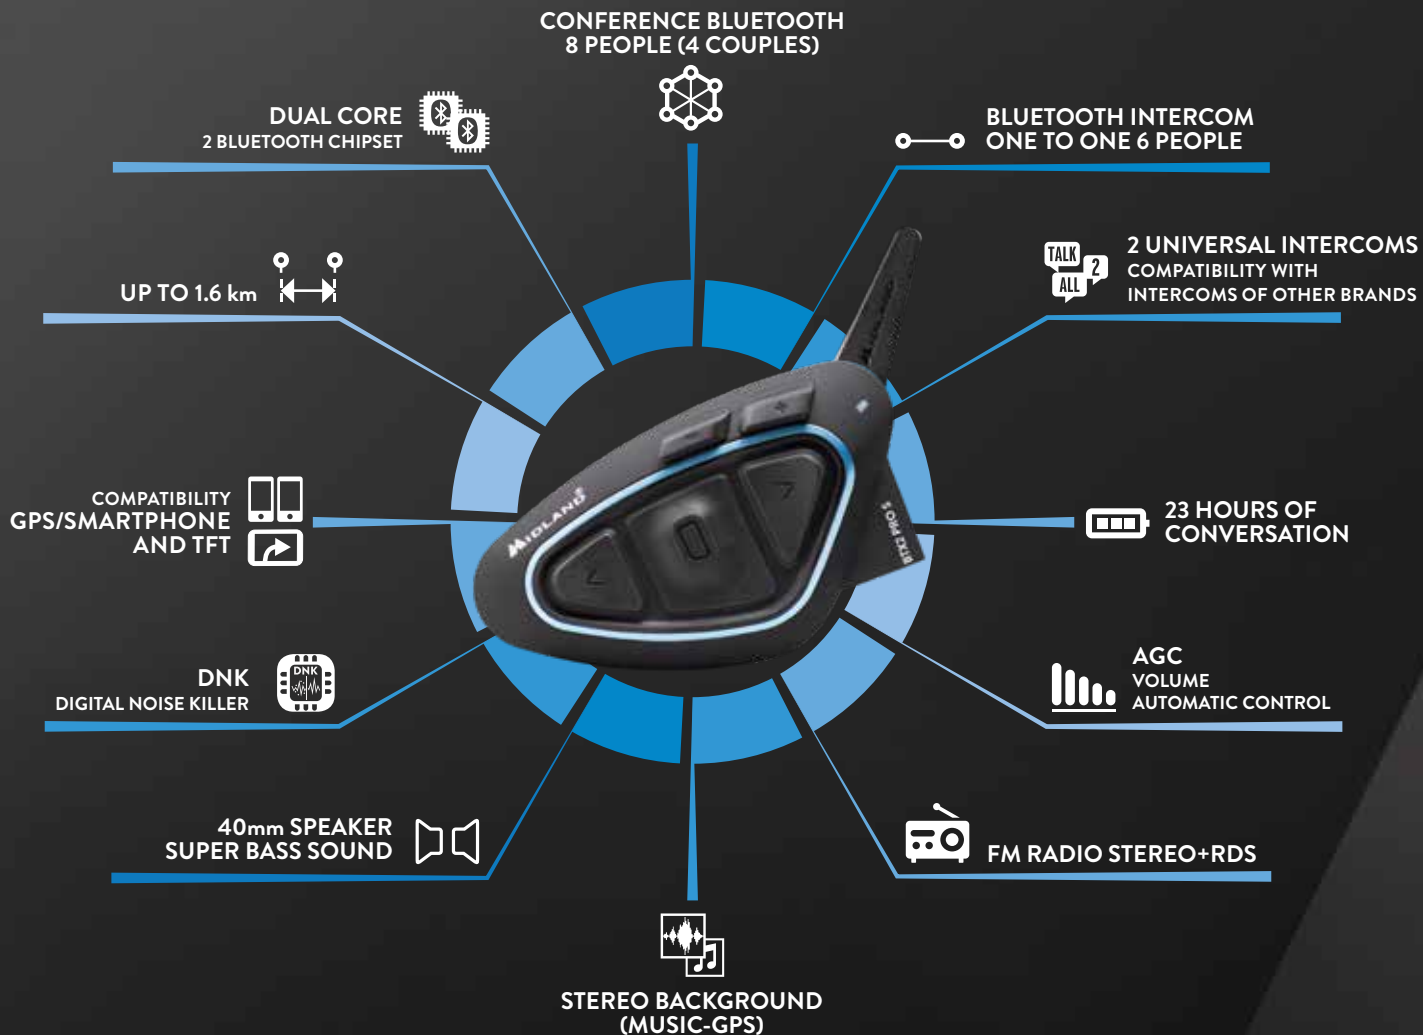

BTX2 PRO S LR

GROUP COMMUNICATION

STRENGTHS

BLUETOOTH DOUBLE CHIPSET

The only one in its category to have 2 Bluetooth chipset.

23 HOURS' AUTONOMY

Actual use time.

LONG DISTANCE

Talks up to 1.6 km.

DNK™ FUNCTION (Digital Noise Killer) that reduces wind and engine noise up to 80%.

HI FI SPEAKER super bass sound.

COMPATIBILITY WITH TFT and with all connectivity and control systems (BMW, KTM, Ducati...).

COMPATIBLE WITH HIGH DEFINITION SOUND BY RCF (optional).