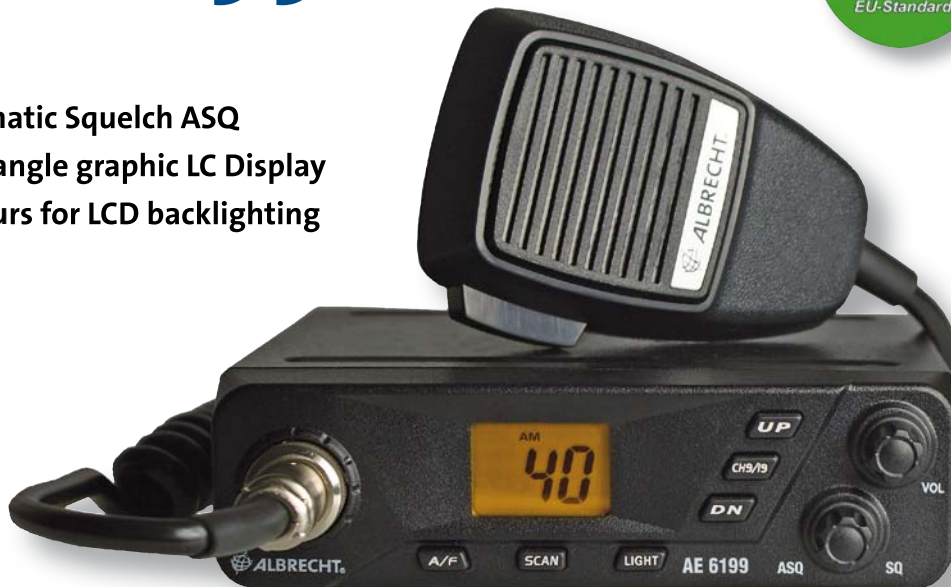

MULTICHANNEL CB-RADIO FOR EUROPE - HEAVY DUTY

AE 6199

- ▶ **Automatic Squelch ASQ**
- ▶ **Wide angle graphic LC Display**
- ▶ **3 colours for LCD backlighting**

▶ Ord.-No: 12699

This new compact CB-radio possesses all necessary functions. Equipped with ASQ automatic squelch you do not have to adjust the annoying noise limiter.

The wide angle LC display allows you to install the unit in the upper or lower part of the driver's cab. In both positions the readability of the display is very good.

Optional accessories

DIN-mount

▶ Ord.-No.: 75430

DIN-mount with speaker holes

▶ Ord.-No.: 75420

UP/DOWN Microphon

▶ Ord.-No.: 4197

Specifications:

- ▶ d: German frequencies: DE, CZ, SK
80/40 FM/AM 4W
- ▶ E: Europe except MT, UK, AT
40/40 FM/AM 4W
- ▶ EC: Europe except AT
40 FM 4W
- ▶ Po: Poland frequencies: Only PL
40/40 FM/AM 4W (-5 kHz Offset)
- ▶ UK: United Kingdom 40/40UK 4W FM only
- ▶ AM/FM Switch
- ▶ Automatic Squelch ASQ
- ▶ Wide angle graphic LC Display
- ▶ 3 colours for LCD backlighting
- ▶ Scan and CH 9/19 direct key
- ▶ Flash: memory for last settings
- ▶ 6 pin microphone socket
- ▶ Connections for external loudspeaker (3,5 mm)
- ▶ Measurements W x D x H: 130 x 190 x 35 mm
- ▶ Weight: 800 g